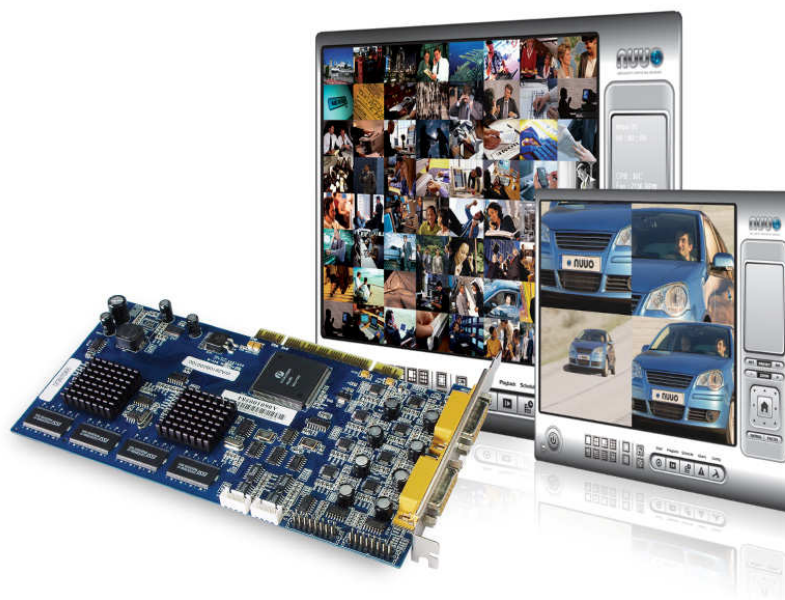

Product Specifications

NUUO-NDVR, the “Hybrid Solution”

Install the latest IP cameras without removing the original analog system. By installing NUUO video capture card SCB series along with NUUO surveillance management software, NUUO-NDVR the “Hybrid Solution” enables IP and analog surveillance cameras to work together within one application. NUUO Hybrid solution can manage a comprehensive combo of 64 channels, simultaneous.

The Hybrid solution is the budget saving, cost-effective solution. Capture cards compress video in two ways, H.264 hardware compression for stability and MPEG-4 software compression for your convenience. The software features with NUUO NVR system, dual monitor display, “Smart Guard” detection in 6 ways, instant response in 6 ways plus 3GPP supports, intelligent search for detected events, GUI recording schedule, real-time AV viewer and filter, video enhancement tools, instant playback system, complete system and event log database, and I/O device integration.

Main Features:

- Manage a comprehensive combo of 64+ channels from IP and analog cameras
- HD quality definition
- Dual monitor Real-Time display and Playback
- Intelligent detection and instant response
- Intelligent Search for motion, missing objects, foreign objects, and more
- User friendly "GUI Recording Schedule" interface
- Real-Time A/V multi-events viewer and filter
- Video Quality Enhancement Tools
- D1+ recording resolution
- Instant Playback System
- Complete system and event log database.
- PTZ reaction presets
- I/O device integration