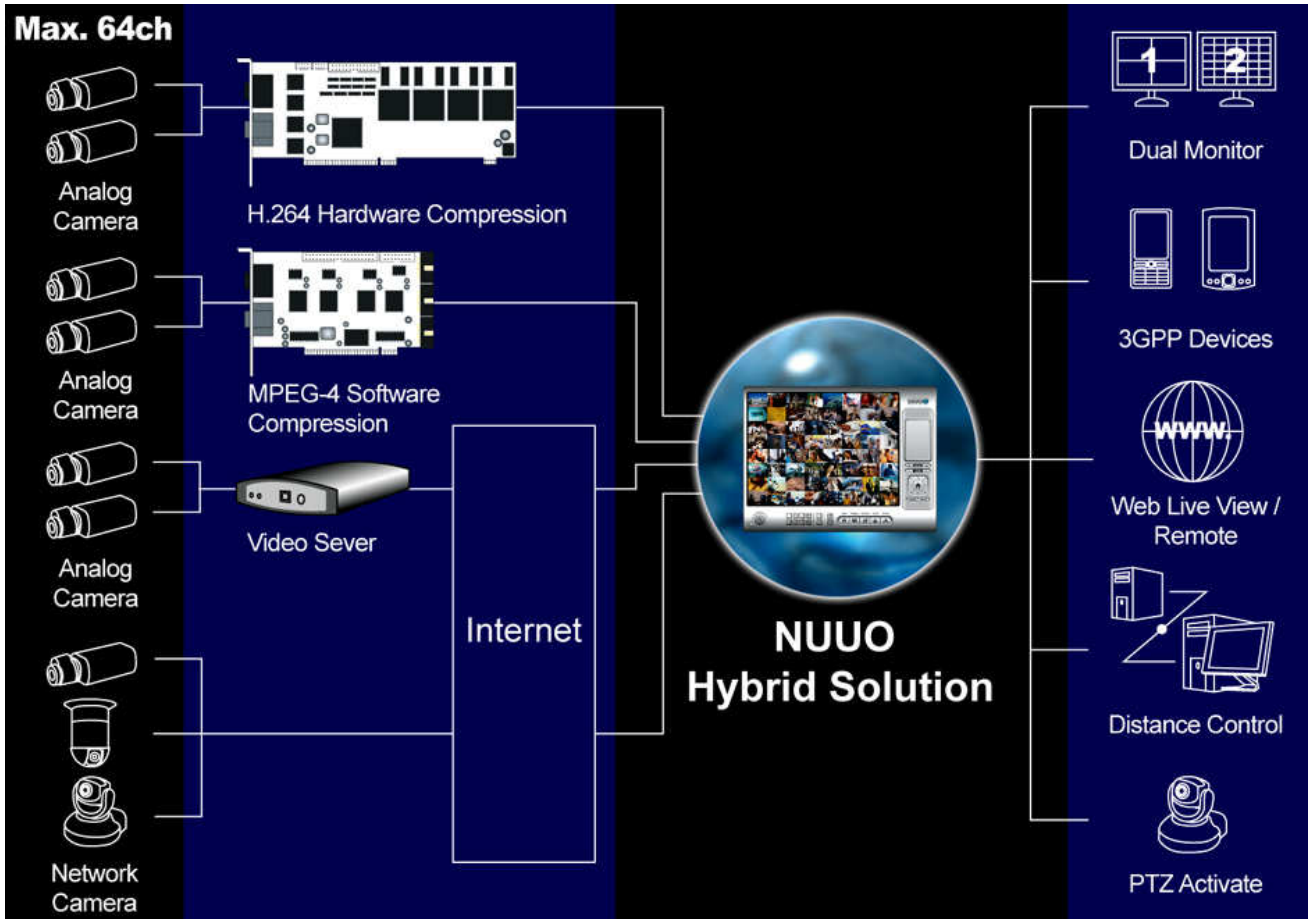

NUUO-NDVR, the “Hybrid Solution” cont...

Hybrid System Diagram:

Hybrid System Specification:

Camera	Analog Camera (Max. 32)	Network Camera		Analog + Network (Max. 64) Analog + Mega Pixel (Max. 36)
		Mega Pixel Camera		
Solution	Video Capture Cards 16ch X 2, 8ch X 4, 4ch X 8	Management Software		Capture Device + Management Software
Product	H.264 Hardwar Compression SCB-5000 series (ch: 4/8/16)	NW solution IP series SCB-IP-04 SCB-IP-08 SCB-IP-12 SCB-IP-16 SCB-IP-32 SCB-IP-64	MP Solution IP+ series SCB-IP+04 SCB-IP+08 SCB-IP+12 SCB-IP+16 SCB-IP+25 SCB-IP+36	NUUO Hybrid Solution SCB-5000-IP# SCB-3000-IP# SCB-1000-IP#
	MPEG-4 Software Compression SCB-3000 series (ch: 4/8/16) SCB-1000 series (ch: 4/8/16)